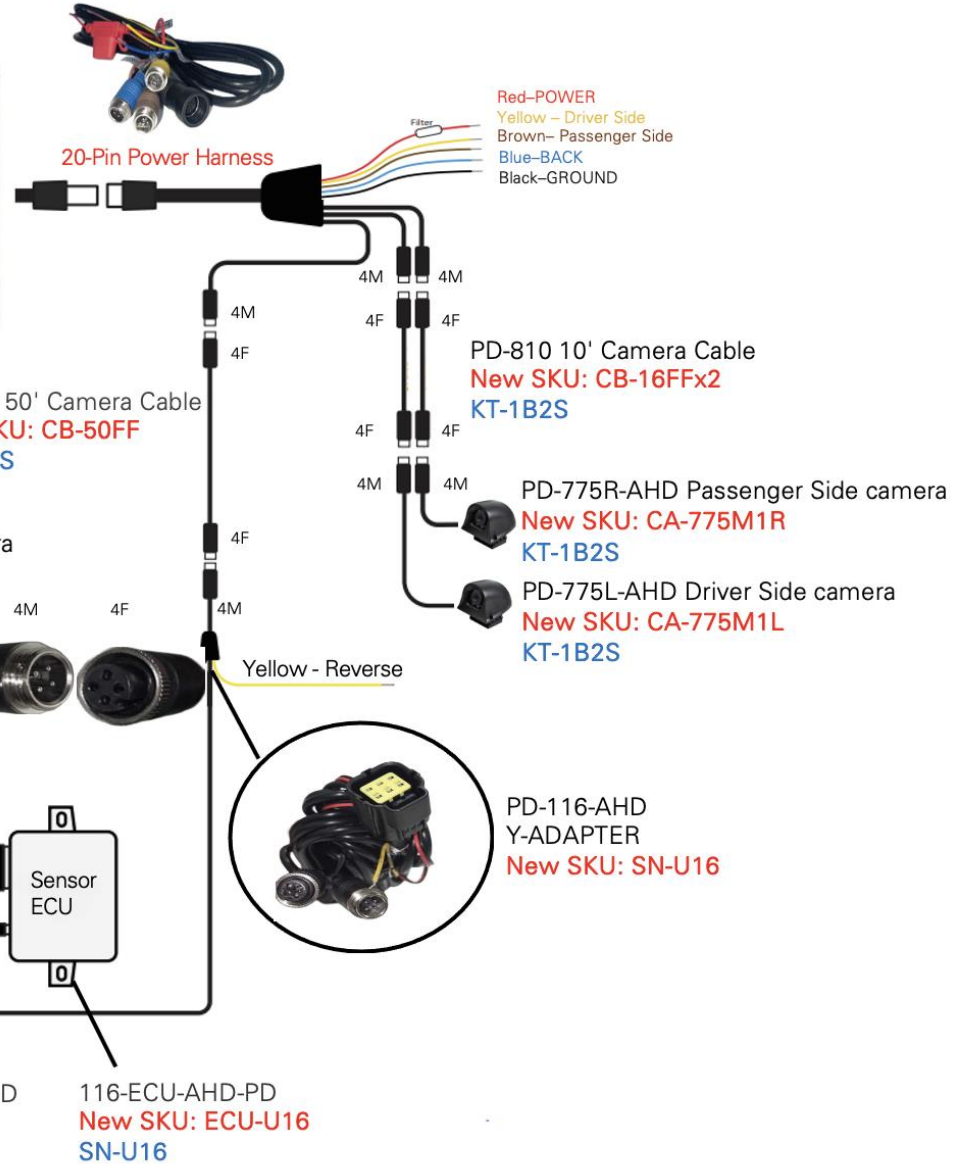

PD Connection Diagrams

Rear View Safety

PD-062710
1st Generation
Nov 2021- Jan 2022

PD-062710-1
RVS-162710-K-1
Jan 2022- June 2025

PD-6137Q-AHD

PD-6137Q-AHD
NEW SKU: PD-6137Q-FHD

ALT SKU: MN-M147D

Note! The power harness PW-M144 is exclusively designed for the MN Quad View Monitor line and is not compatible with other monitor models.

MN-M147D

PW-M144 Power Harness

- CH 1: White (Left)
- CH 2: Blue (Right)
- CH 3: Yellow (Backup)
- CH 4: Brown

PD-96D

PD-Y-ADAPTER
PD-116 Series

PW-U16
SN-U16

THANK
YOU!