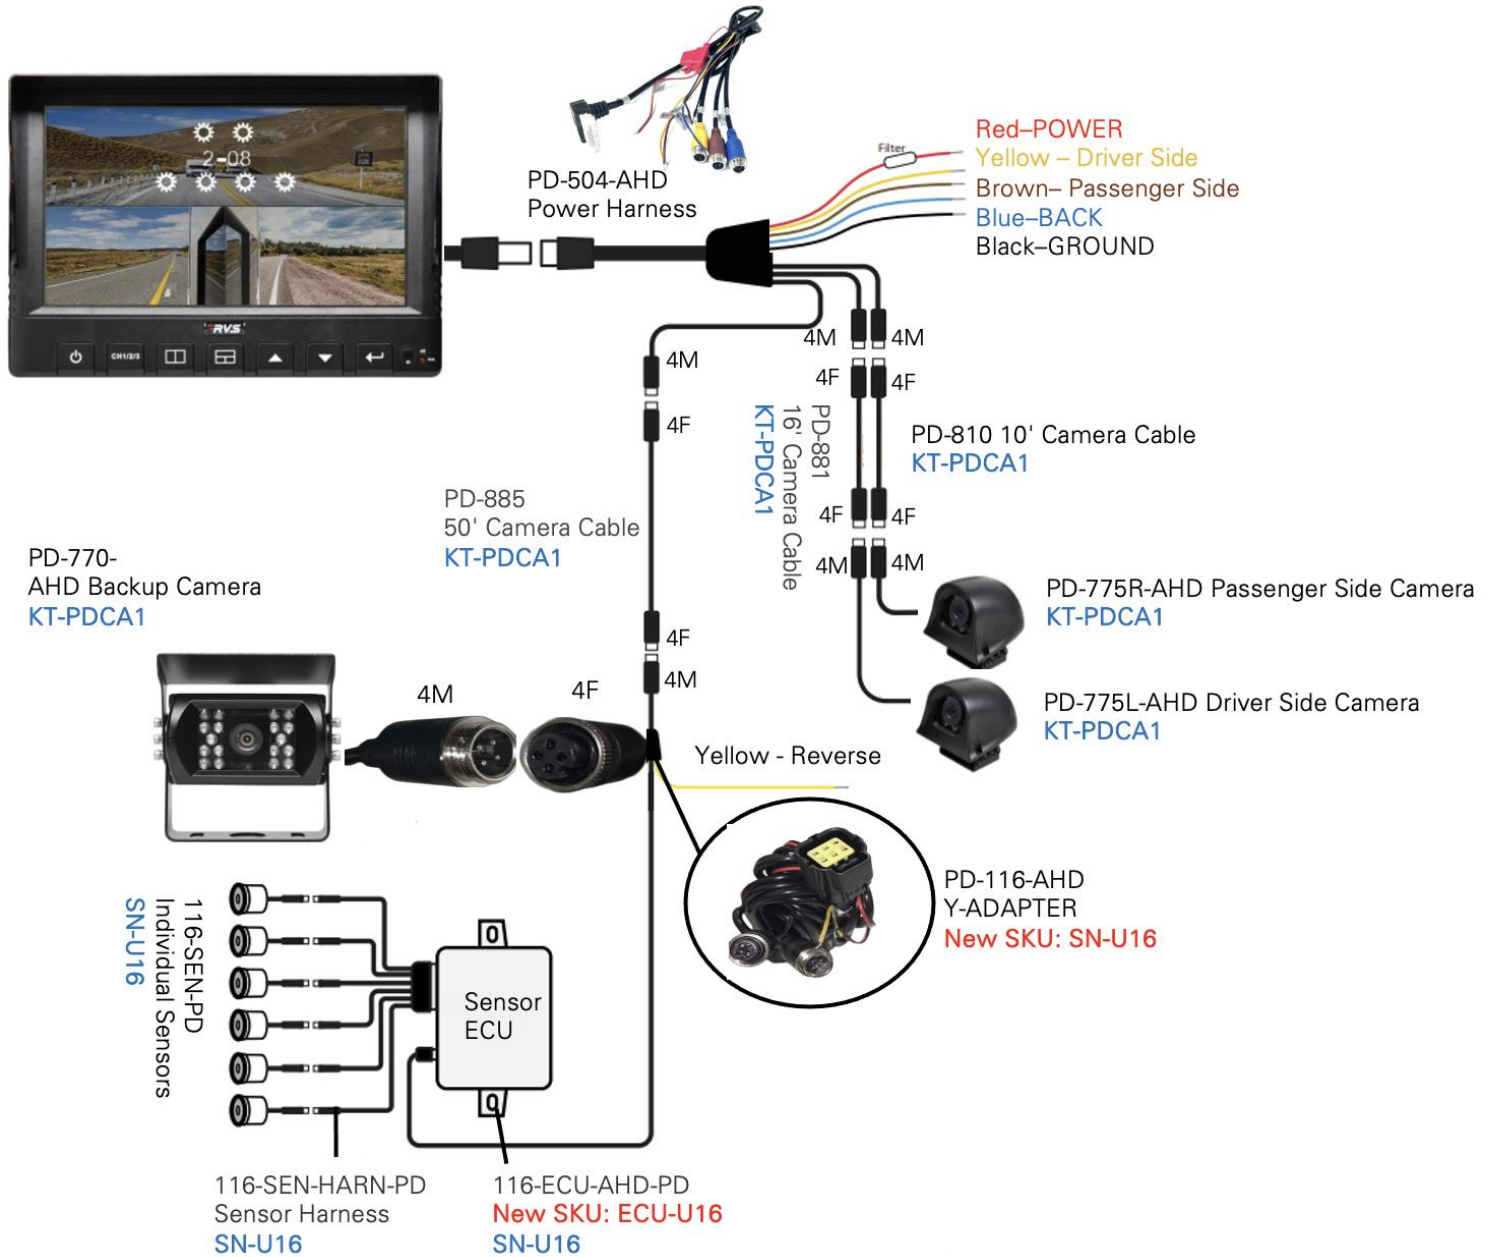

PD Connection Diagrams

Rear View Safety

PD-062710
1st Generation
Nov 2021- Jan 2022

PD-062710-1
RVS-162710-K-1
Jan 2022- June 2025

PD-6137Q-AHD

PD-6137Q-AHD
NEW SKU: PD-6137Q-FHD

ALT SKU: MN-M147D

Note! The power harness PW-M144 is exclusively designed for the MN Quad View Monitor line and is not compatible with other monitor models.

MN-M147D

PW-M144 Power Harness

- CH 1: White (Left)
- CH 2: Blue (Right)
- CH 3: Yellow (Backup)
- CH 4: Brown

PD-96D

PD-Y-ADAPTER
PD-116 Series

PW-U16
SN-U16

THANK
YOU!