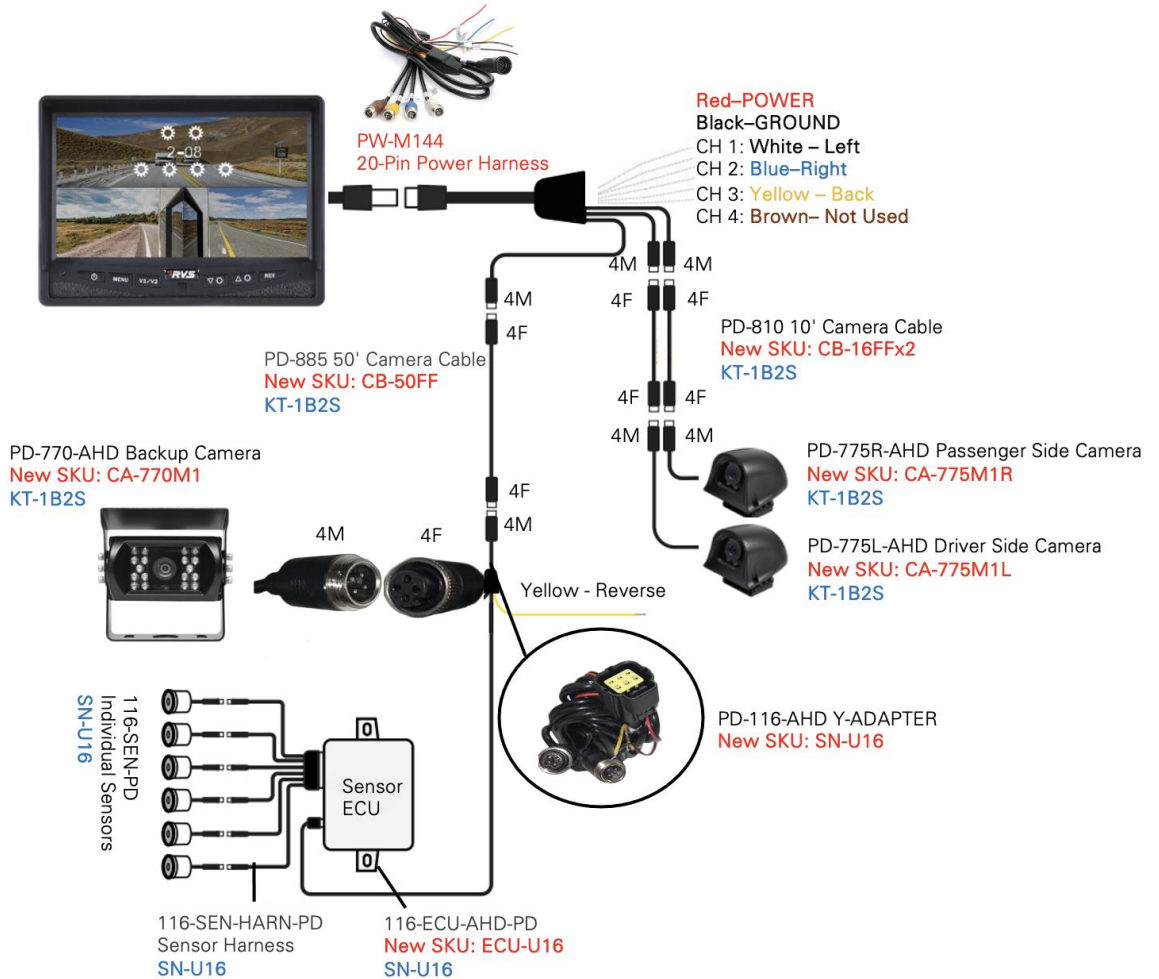

PD Connection Diagrams

Rear View Safety

PD-062710
1st Generation
Nov 2021- Jan 2022

PD-062710-1
RVS-162710-K-1
Jan 2022- June 2025

PD-6137Q-AHD

PD-6137Q-AHD
NEW SKU: PD-6137Q-FHD

ALT SKU: MN-M147D

Note! The power harness PW-M144 is exclusively designed for the MN Quad View Monitor line and is not compatible with other monitor models.

MN-M147D

PW-M144 Power Harness

- CH 1: White (Left)
- CH 2: Blue (Right)
- CH 3: Yellow (Backup)
- CH 4: Brown

PD-96D

PD-Y-ADAPTER
PD-116 Series

PW-U16
SN-U16

THANK
YOU!