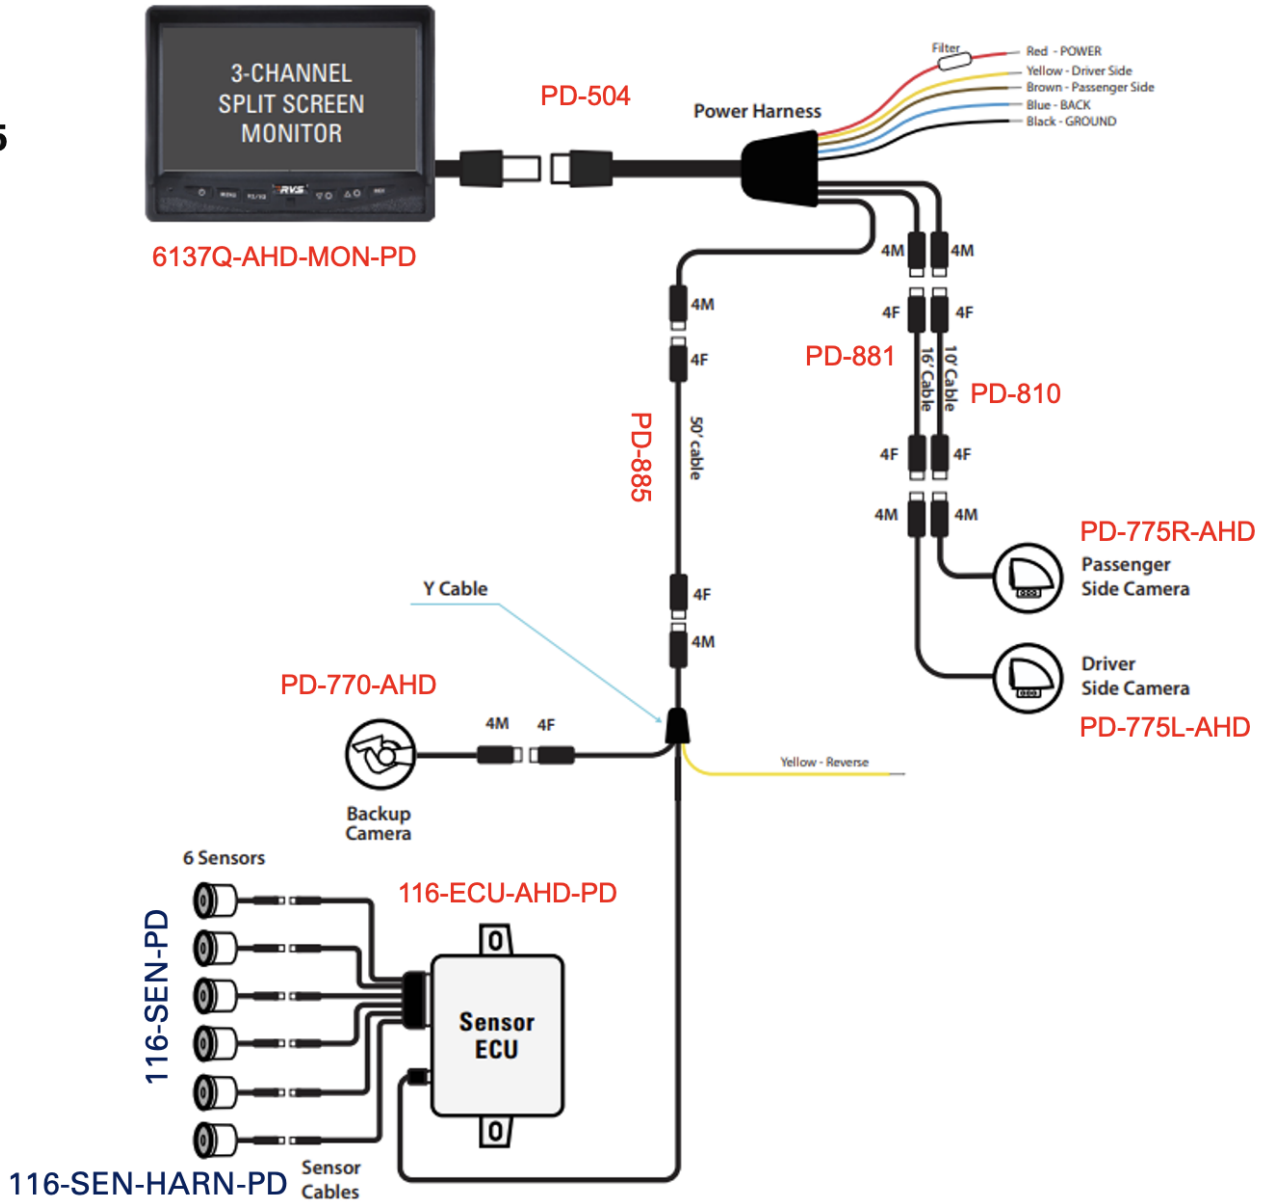

PD Connection Diagrams

Rear View Safety

PD-062710
1st Generation
Nov 2021- Jan 2022

PD-062710-1
RVS-162710-K-1
Jan 2022- June 2025

PD-6137Q-AHD

PD-6137Q-AHD
NEW SKU: PD-6137Q-FHD

ALT SKU: MN-M147D

Note! The power harness PW-M144 is exclusively designed for the MN Quad View Monitor line and is not compatible with other monitor models.

MN-M147D

PW-M144 Power Harness

- CH 1: White (Left)
- CH 2: Blue (Right)
- CH 3: Yellow (Backup)
- CH 4: Brown

PD-96D

PD-Y-ADAPTER
PD-116 Series

PW-U16
SN-U16

THANK
YOU!