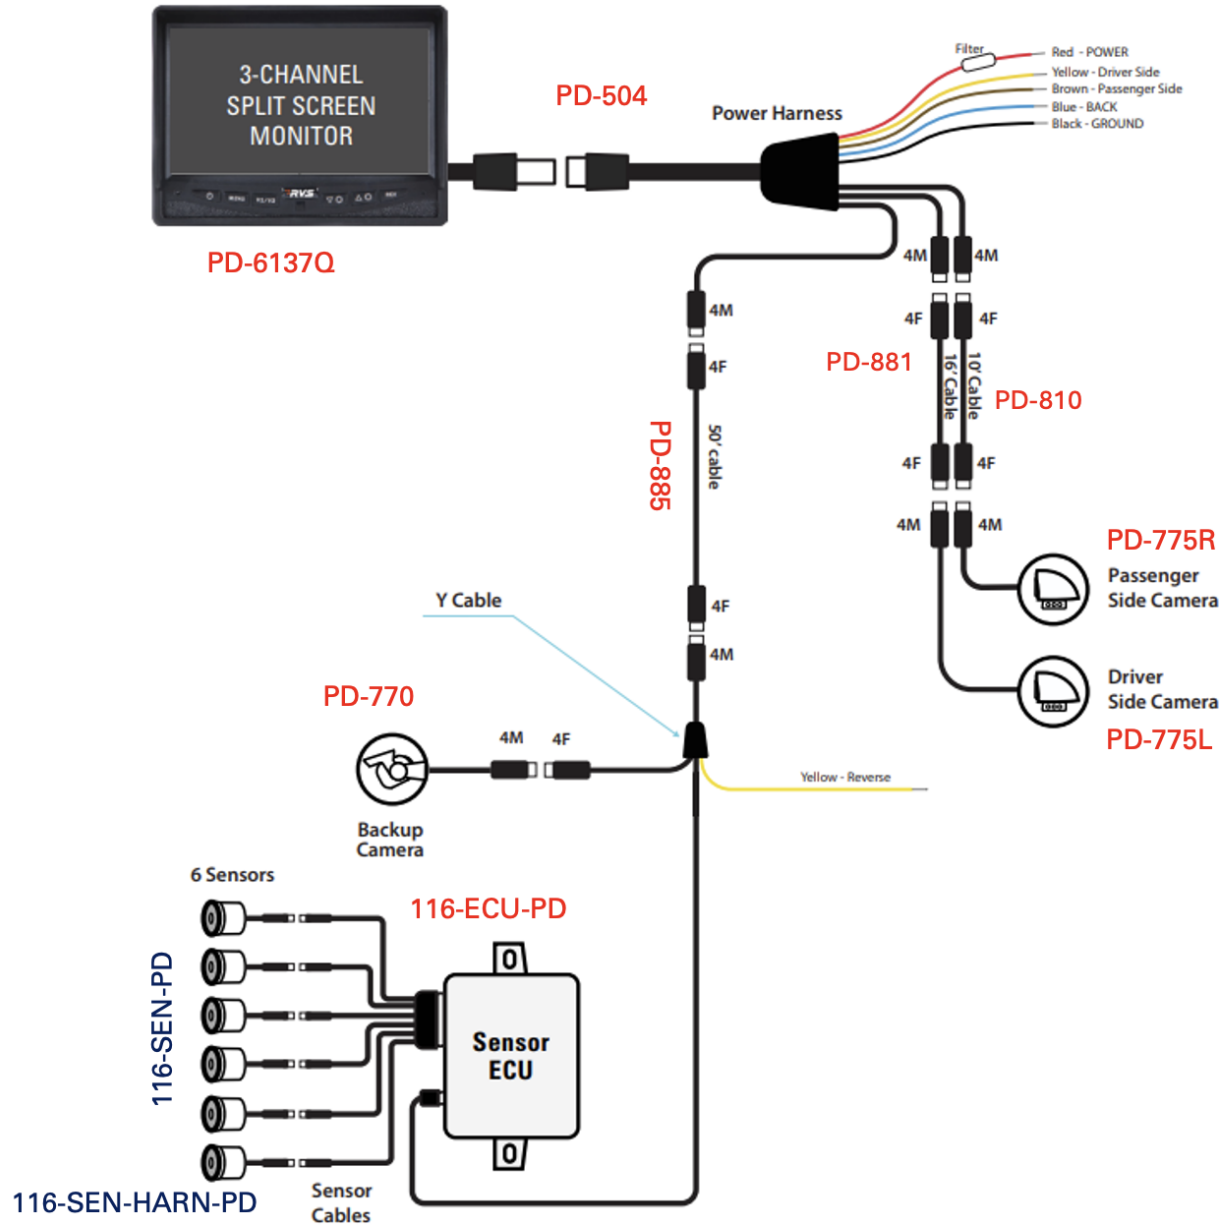

PD Connection Diagrams

Rear View Safety

PD-062710
1st Generation
Nov 2021- Jan 2022

PD-062710-1
RVS-162710-K-1
Jan 2022- June 2025

PD-6137Q-AHD

PD-6137Q-AHD
NEW SKU: PD-6137Q-FHD

ALT SKU: MN-M147D

Note! The power harness PW-M144 is exclusively designed for the MN Quad View Monitor line and is not compatible with other monitor models.

MN-M147D

PW-M144 Power Harness

- CH 1: White (Left)
- CH 2: Blue (Right)
- CH 3: Yellow (Backup)
- CH 4: Brown

PD-96D

PD-Y-ADAPTER
PD-116 Series

PW-U16
SN-U16

THANK
YOU!