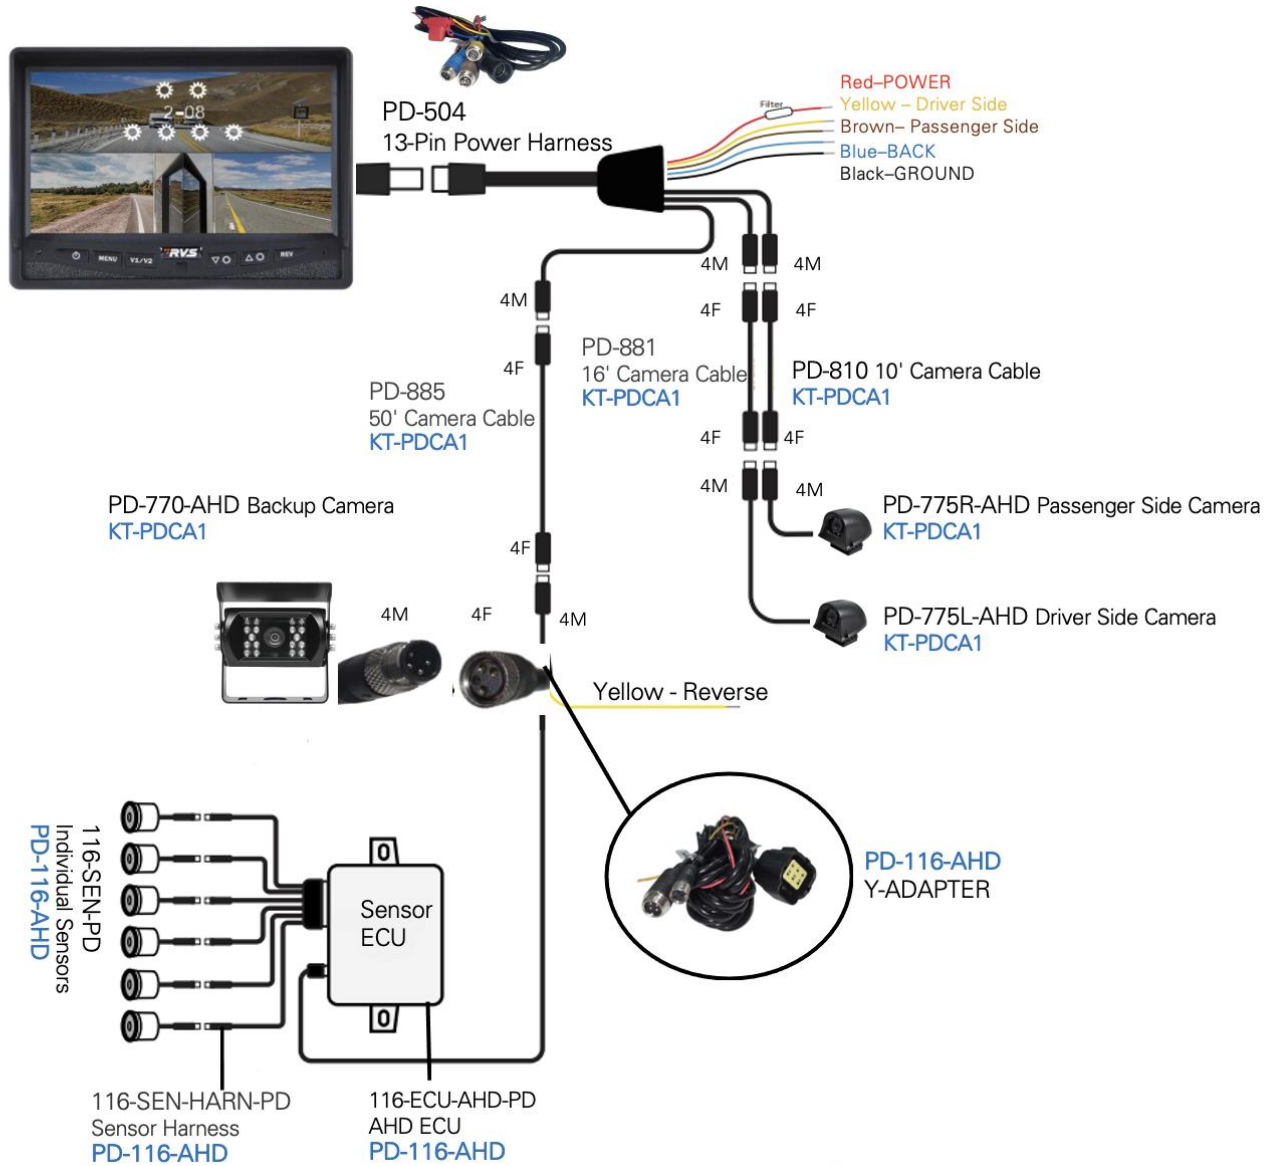

PD Connection Diagrams

Rear View Safety

PD-062710
1st Generation
Nov 2021- Jan 2022

PD-062710-1
RVS-162710-K-1
Jan 2022- June 2025

PD-6137Q-AHD

PD-6137Q-AHD
NEW SKU: PD-6137Q-FHD

ALT SKU: MN-M147D

Note! The power harness PW-M144 is exclusively designed for the MN Quad View Monitor line and is not compatible with other monitor models.

MN-M147D

PW-M144 Power Harness

- CH 1: White (Left)
- CH 2: Blue (Right)
- CH 3: Yellow (Backup)
- CH 4: Brown

PD-96D

PD-Y-ADAPTER
PD-116 Series

PW-U16
SN-U16

THANK
YOU!